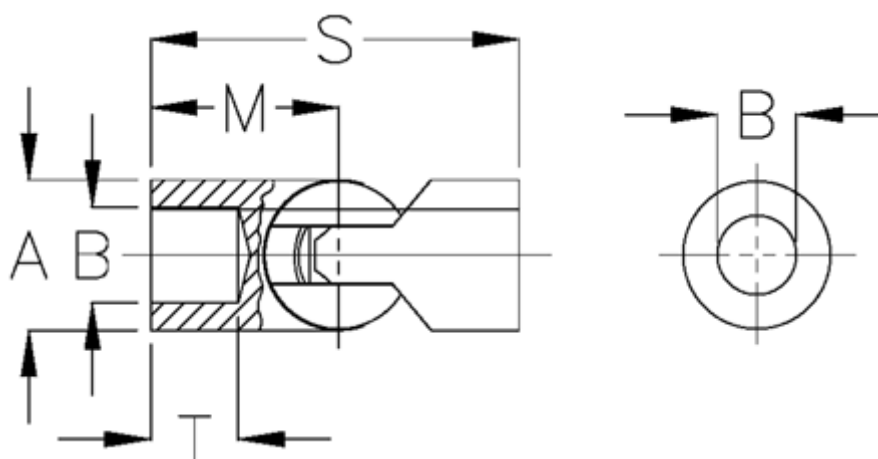

Data Sheet

Article number: 07845400

Description: Ball joint, single 0.845.400
0.845.400

Measures

A	= 45
B H7	= 22
M	= 55.0
Max torque (Nm)	= 200
s	= 110
T	= 26